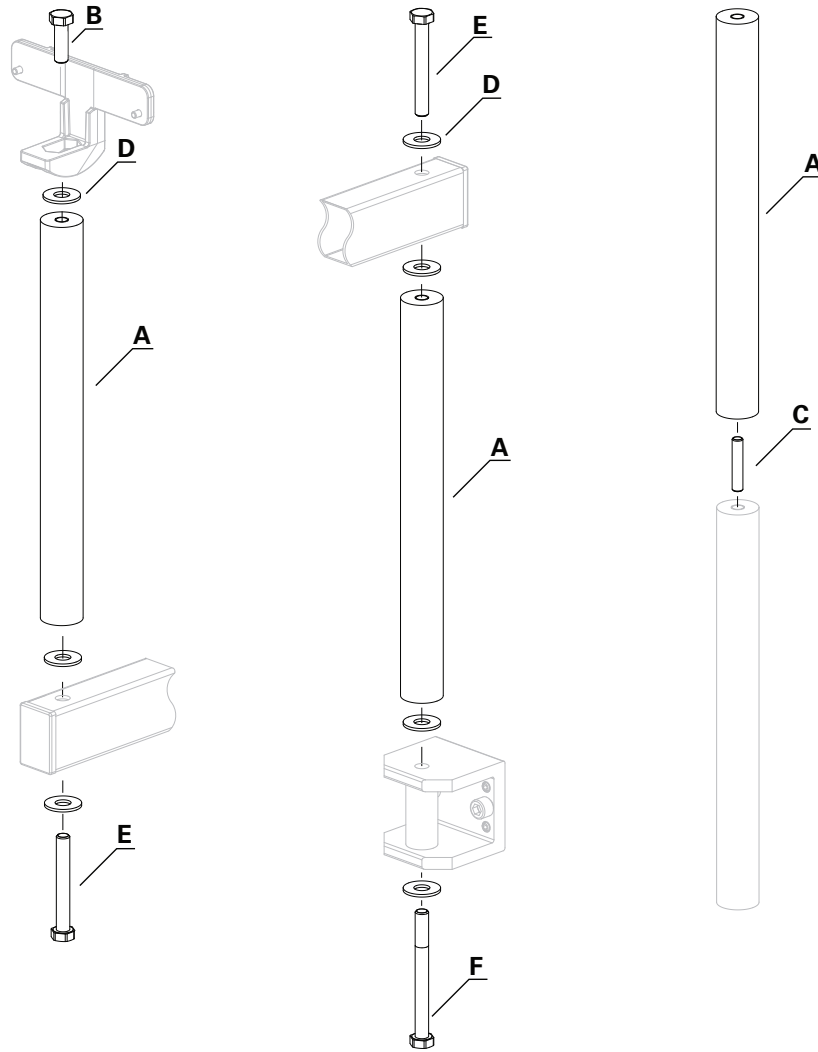

Specifications

Item	Description	Quantity
A	Bracket, Riser	1
B	Hex head screw, M8 x 25 ISO 4017	1
C	Threaded rod, M8 x 40	1
D	Washer, 5/16 flat	6
E	Hex head screw, M8 x 60 ISO 4017	1
F	Hex head screw, M8 x 80 ISO 4017	1